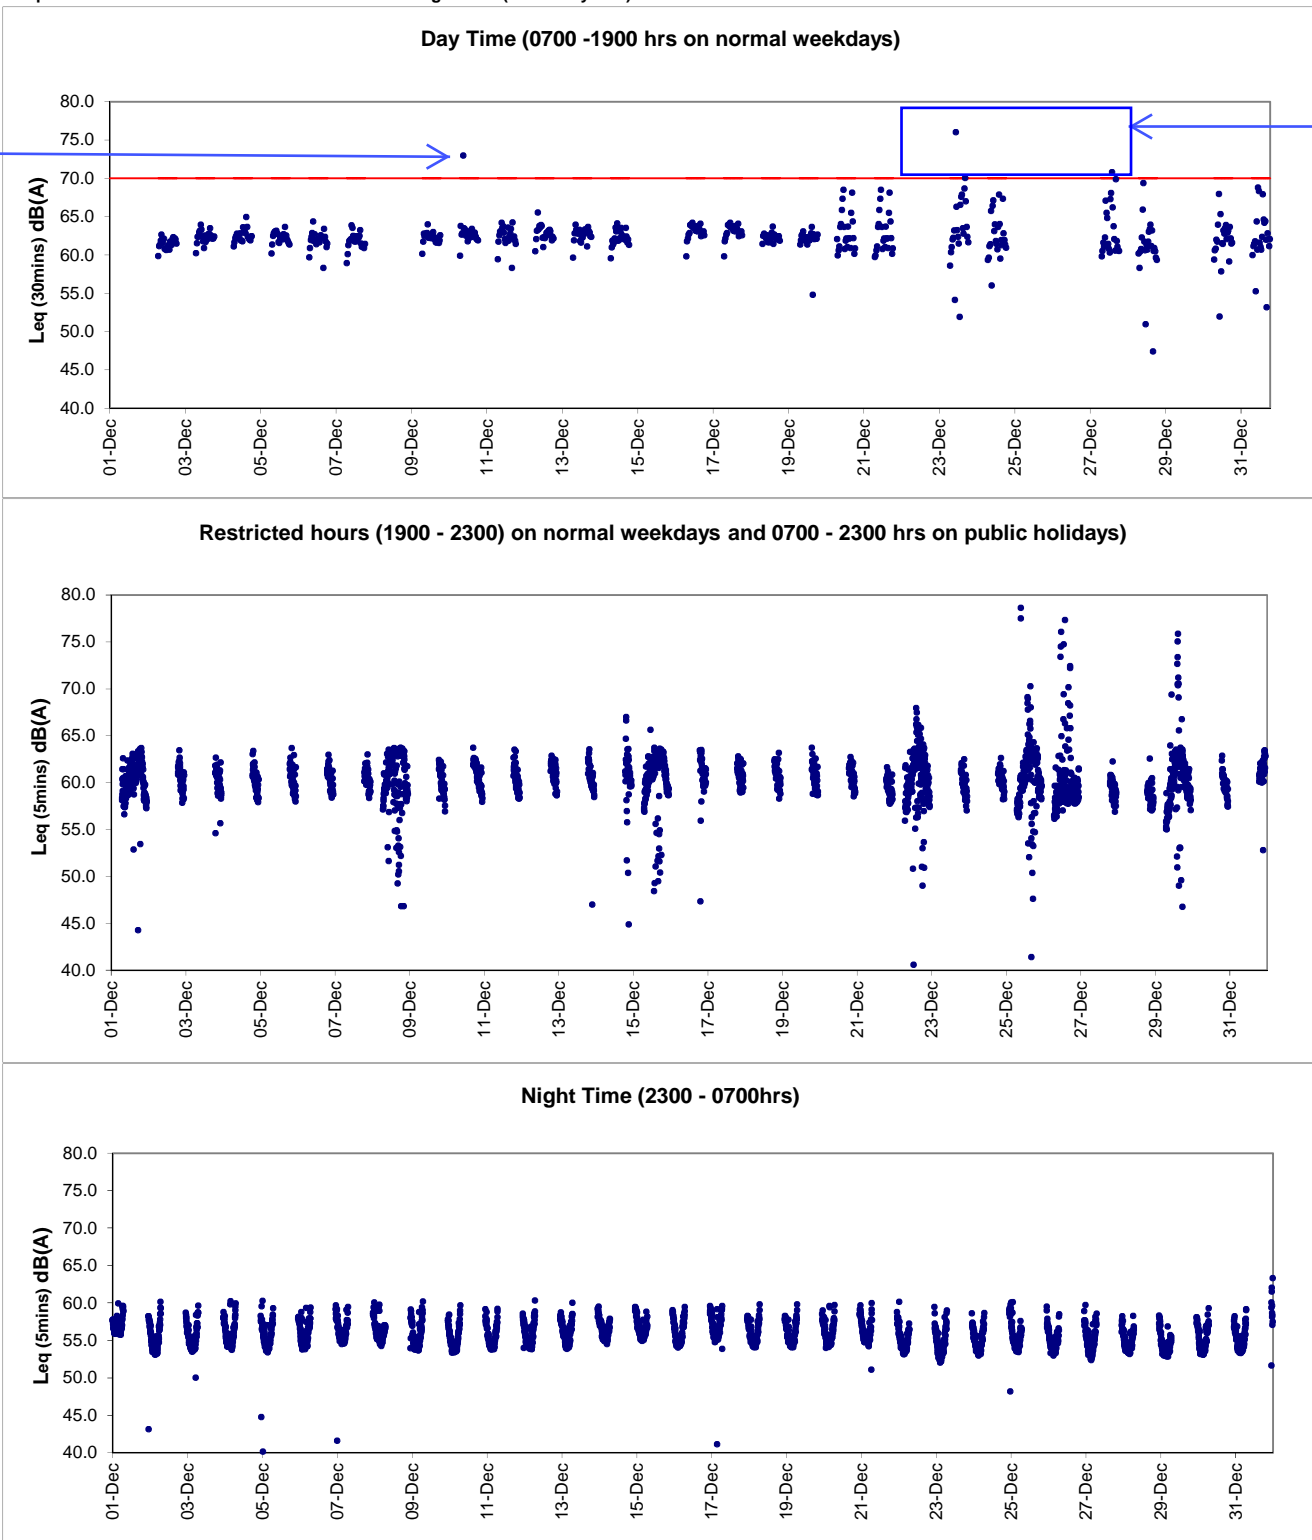

Graphic Presentation of Continuous Noise Monitoring Result (ACL3-City Hall)

After checking work activities of contractor HK/2012/08, it was found that no major noisy activities were performed during the recorded period. As the exceedance was not continuous, it was considered as non-project related and contributed by nearby traffic noise from Lung Wo Road.

After checking work activities of contractor HK/2012/08, it was found that no major noisy activities were performed during the recorded period. In addition, on-going repairing works of the air conditioning system on the roof of lower block of City Hall adjacent to monitoring station were noted. The exceedances were not continuous and were considered as non-project related and contributed by adjacent repairing works and nearby traffic.